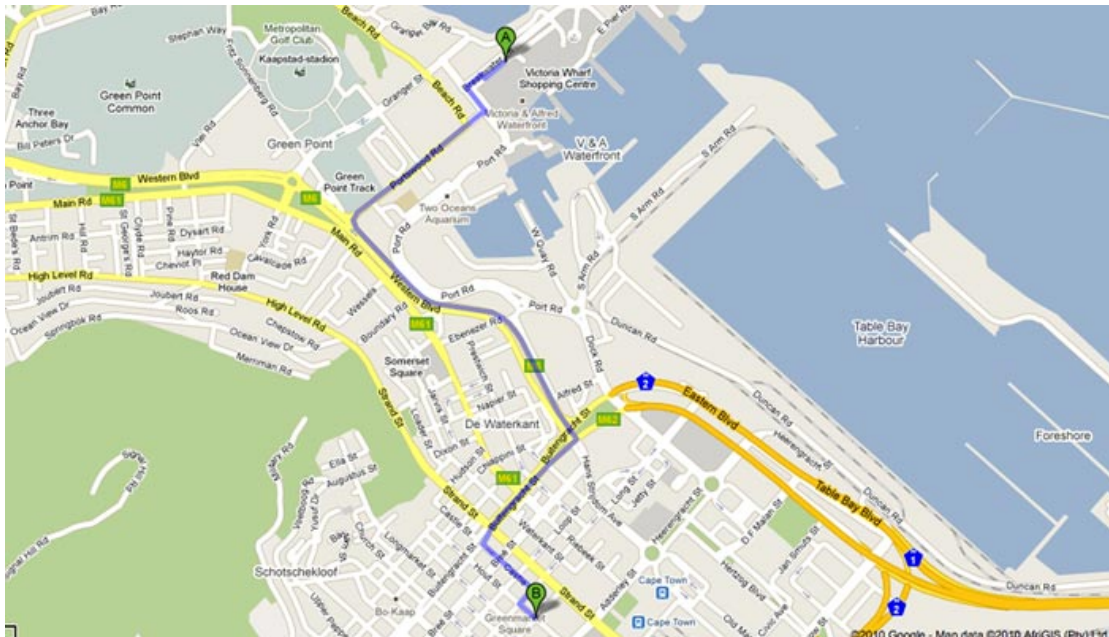

## Driving Directions from Waterfront to Cape Town City Centre (Drive South Africa Offices)

- From Victoria & Alfred Waterfront
- Head South on Breakwater Lane
- At the roundabout, take the 1st exit onto Port Rd (100m)
- At the roundabout, take the 2nd exit onto Portswood Rd (650m)
- Slight left at Western Blvd (1,2km)
- Continue onto Hans Strijdom Ave M6 (47m)
- Turn right at Buitengracht St M62 (550m)
- Turn left at Castle St (260m)
- Turn right at Burg St and find parking in this area.
- Our offices are on the first floor of 38 Hout St - the building is on the corner of Burg and Hout Street.