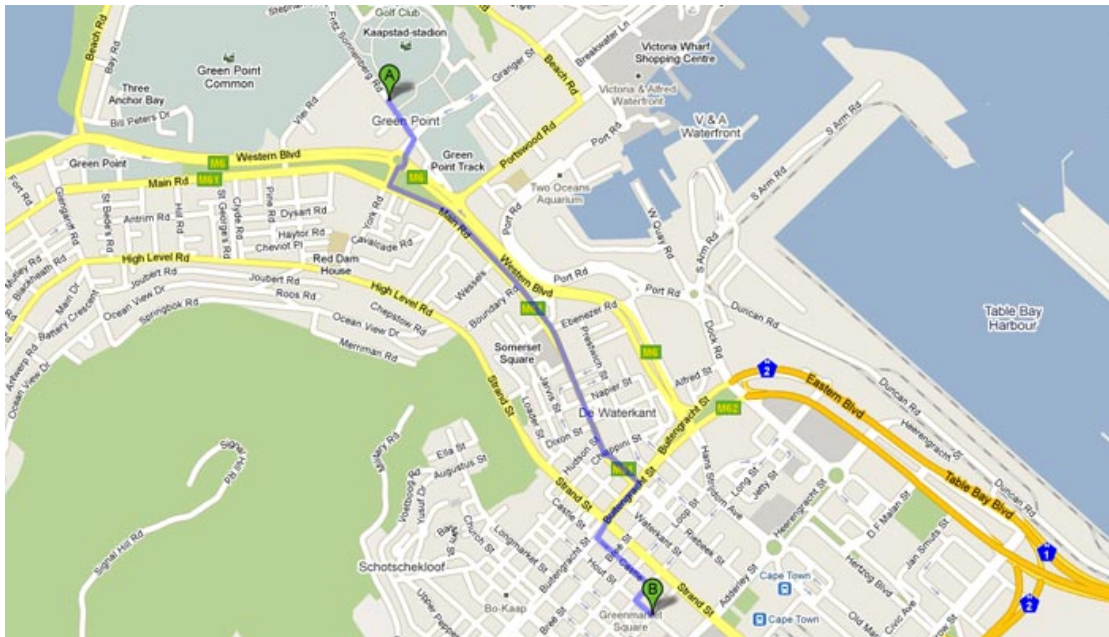

Driving Directions from Green Point Stadium / Somerset Road to Cape Town City Centre (Drive South Africa Offices)

- Head southeast on Fritz Sonnenberg Rd (73m)
- Turn right toward Main Rd / M61 / Somerset Road
- Go through 1 roundabout (210m)
- Turn left at Main Rd / M61 / Somerset Road
- Continue to follow M61 (1.5km)
- Turn right at Buitengracht St/M62 (250m)
- Take the 3rd left onto Castle St (350m)
- Turn right at Burg St and find parking in this area.
- Our offices are on the first floor of 38 Hout St - the building is on the corner of Burg and Hout Street.