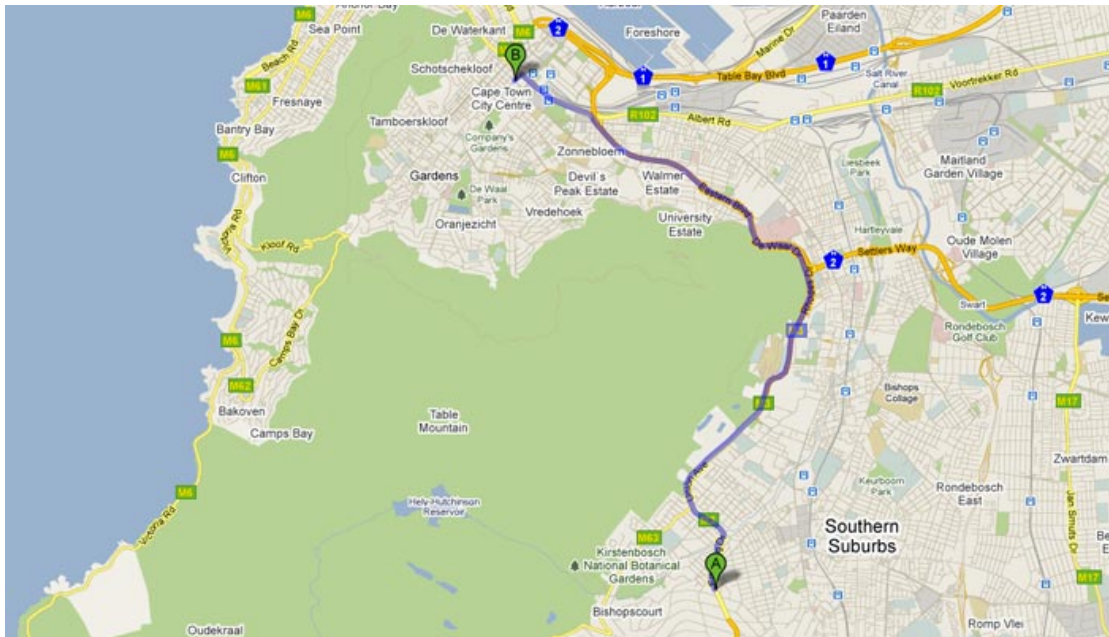

## Driving Directions from Cape Town Southern Suburbs to Cape Town City Centre (Drive South Africa Offices)

- Join the M3 Motorway (Simon van der Stel Freeway / Edinburgh Drive / Union Ave / Rhodes Drive / De Waal Drive) and head north towards Cape Town
- Continue onto N2 (3.7km)
- Exit onto Eastern Blvd (550 m)
- Continue onto Strand St (800 m)
- Turn left at Burg St and find parking in this area.
- Our offices are on the first floor of 38 Hout St - the building is on the corner of Burg and Hout Street.