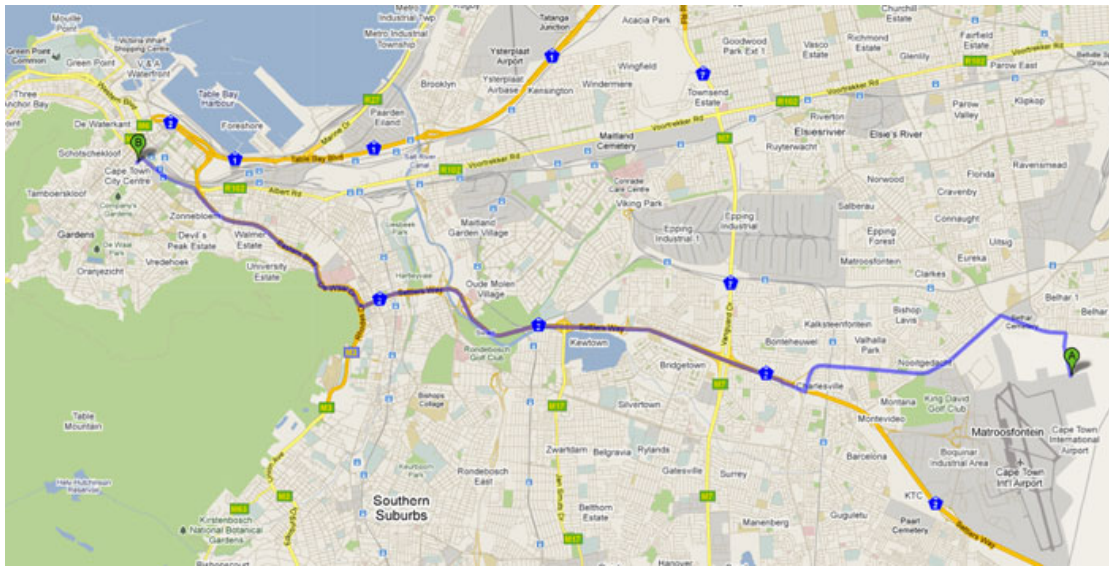

Driving Directions from Cape Town International Airport to Cape Town City Centre (Drive South Africa Offices)

- From Cape Town International Airport head north toward Erica Drive (800m)
- Turn left at Stellenbosch Road M12 (1.3km)
- Take the 1st left onto Modderdam Rd East-West M10 (1.1km)
- Slight right to stay on Modderdam Rd East-West/M10 (3.3km)
- Continue to follow M10
- Turn right at Settlers Way/N2 (60m)
- Take the ramp onto Settlers Way/N2 (9.0km)
- Take the exit onto N2 (4,1km)
- Exit onto Eastern Blvd (550m)
- Continue onto Strand St (800m)
- Turn left at Burg St and find parking in this area
- Our offices are on the first floor of 38 Hout St - the building is on the corner of Burg and Hout Street.