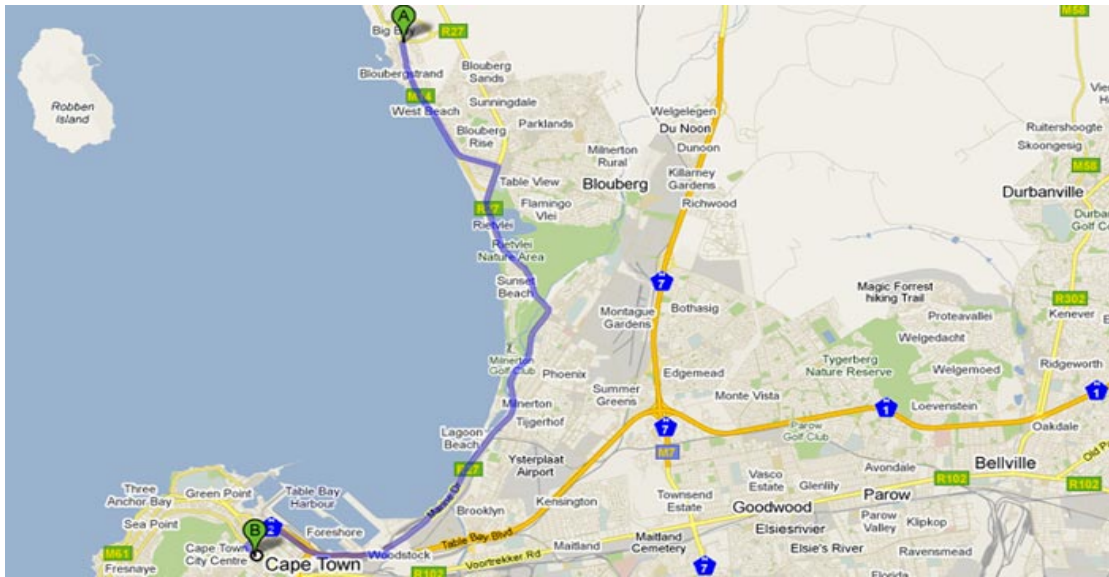

Driving Directions from Bloubergstrand to Cape Town City Centre (Drive South Africa Offices)

- Head south on Otto du Plessis Dr/M14
- Continue to follow M14
- Go through 1 roundabout (4.5km)
- Turn right at West Coast Rd/R27
- Continue to follow R27 (12.4km)
- Take the ramp to N1 (100m)
- Keep left at the fork to continue toward N1 and merge onto N1 (2.8km)
- Continue onto Eastern Blvd/N2 (700m)
- Continue onto Buitengracht St/M62 (750m)
- Turn left at Castle St (260m)
- Turn right at Burg St and find parking in this area.
- Our offices are on the first floor of 38 Hout St - the building is on the corner of Burg and Hout Street.