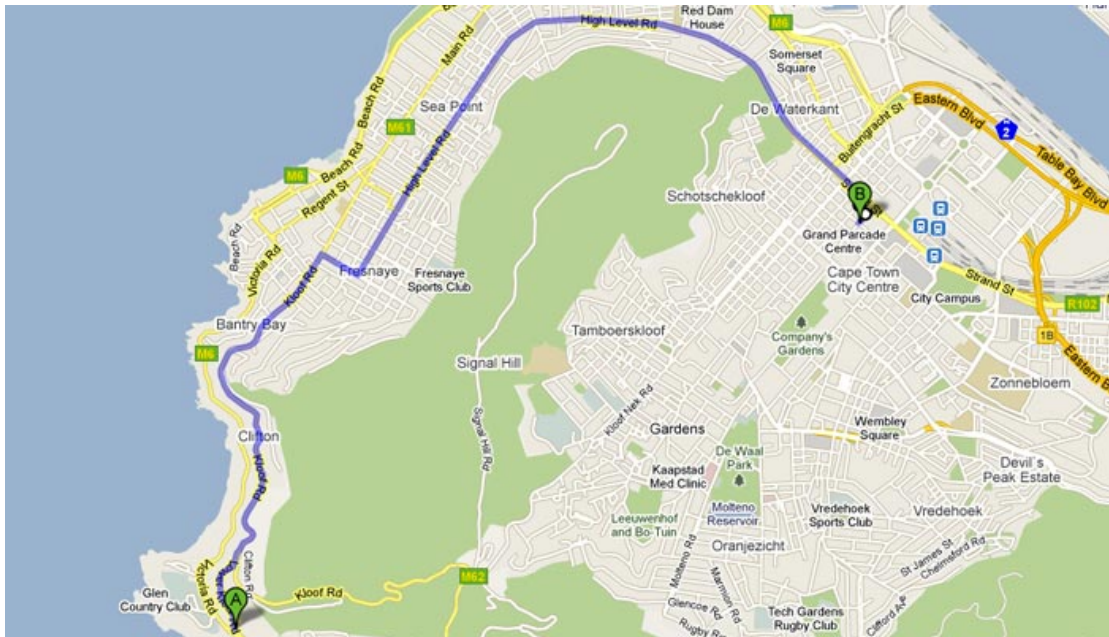

Driving Directions from Atlantic Seaboard / Camps Bay to Cape Town City Centre (Drive South Africa Offices) via Sea Point / High Level Road

- Head northeast on Victoria Rd/M6 toward The Fairway (550m)
- Turn right at Lower Kloof Rd (15m)
- Turn left to stay on Lower Kloof Rd (650m)
- Continue onto Kloof Rd (2.4km)
- Turn right at Fresnaye Ave (260m)
- Turn left at High Level Rd (3.4km)
- Continue onto Strand St (1.2km)
- Turn right at Long St (75m)
- Take the 1st left onto Castle St
- Take the 1st right into Burg St and find parking in this area.
- Our offices are on the first floor of 38 Hout St - the building is on the corner of Burg and Hout Street.